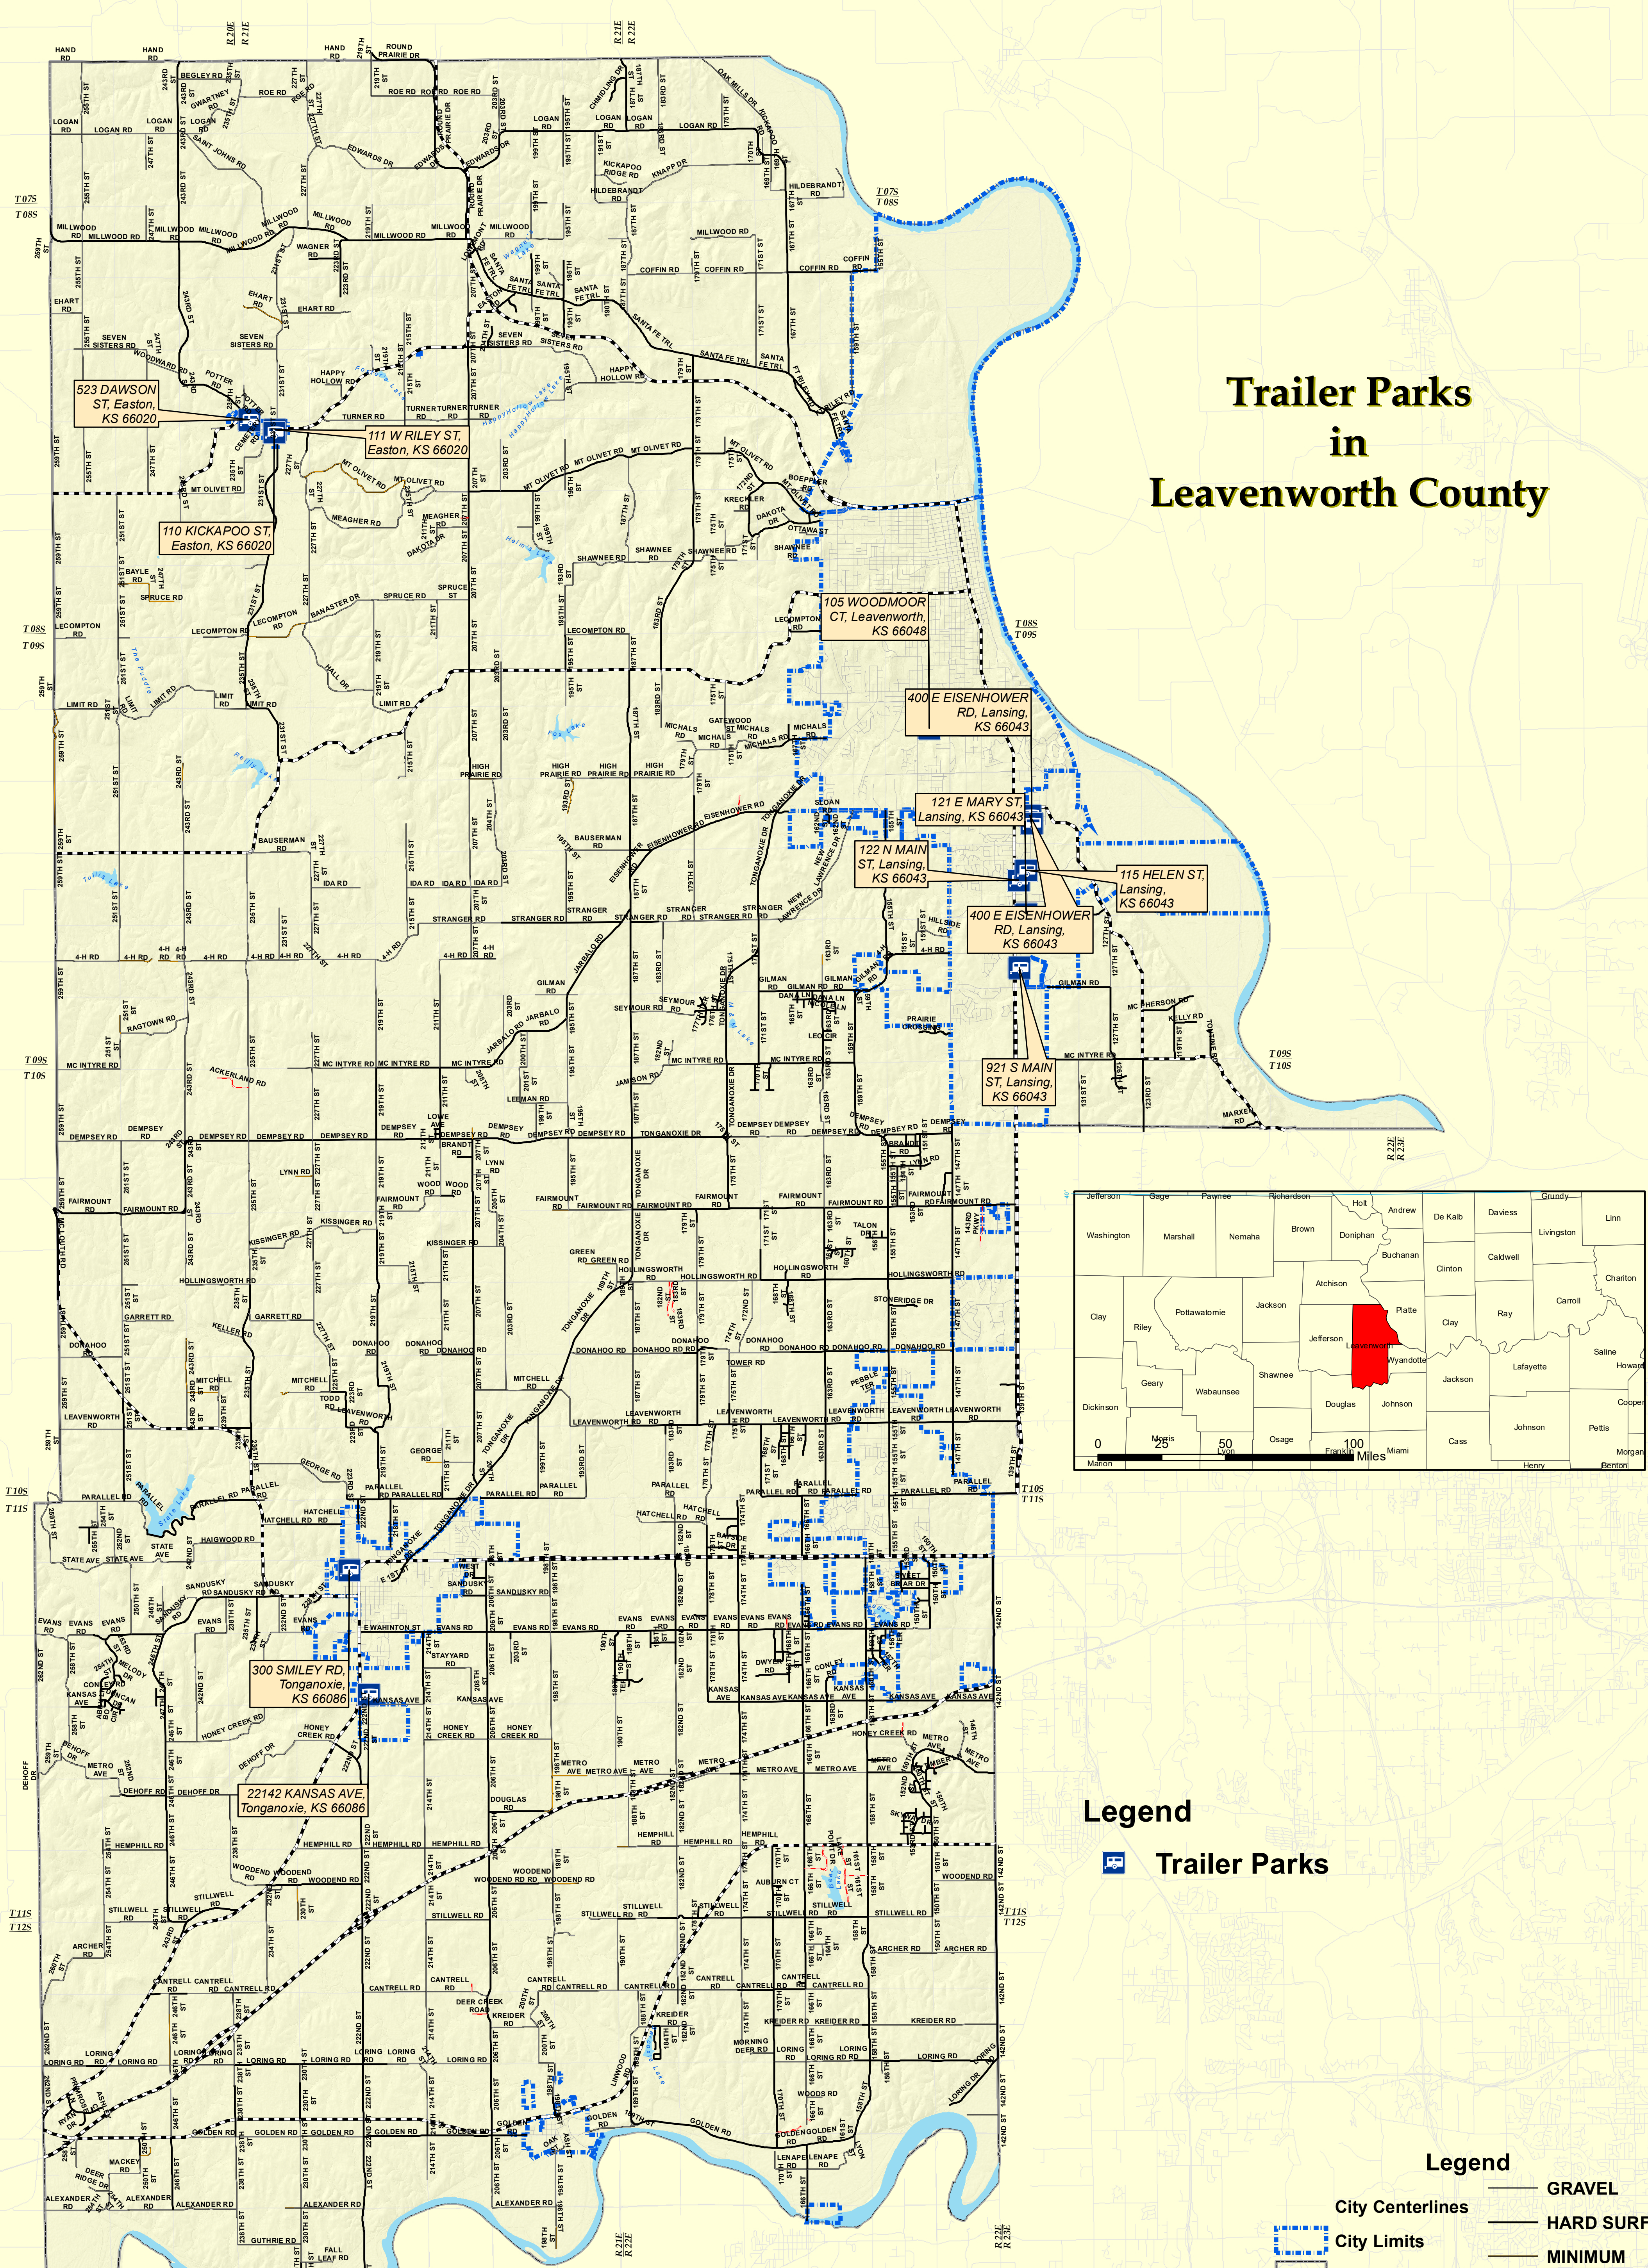

# LEAVENWORTH COUNTY KANSAS 2025

## Trailer Parks in Leavenworth County

### Legend

Trailer Parks

### Legend

- City Centerlines
- City Limits
- County Boundary
- Sections
- GRAVEL
- HARD SURFACE
- MINIMUM
- PRIVATE
- State Maintained

Projection: NAD 1983 State Plane Kansas 1501 (US Feet)  
 Disclaimer: Map is projected in real-world coordinates.  
 However, it is not intended for legal purposes.  
 Measurement accuracy is not guaranteed.