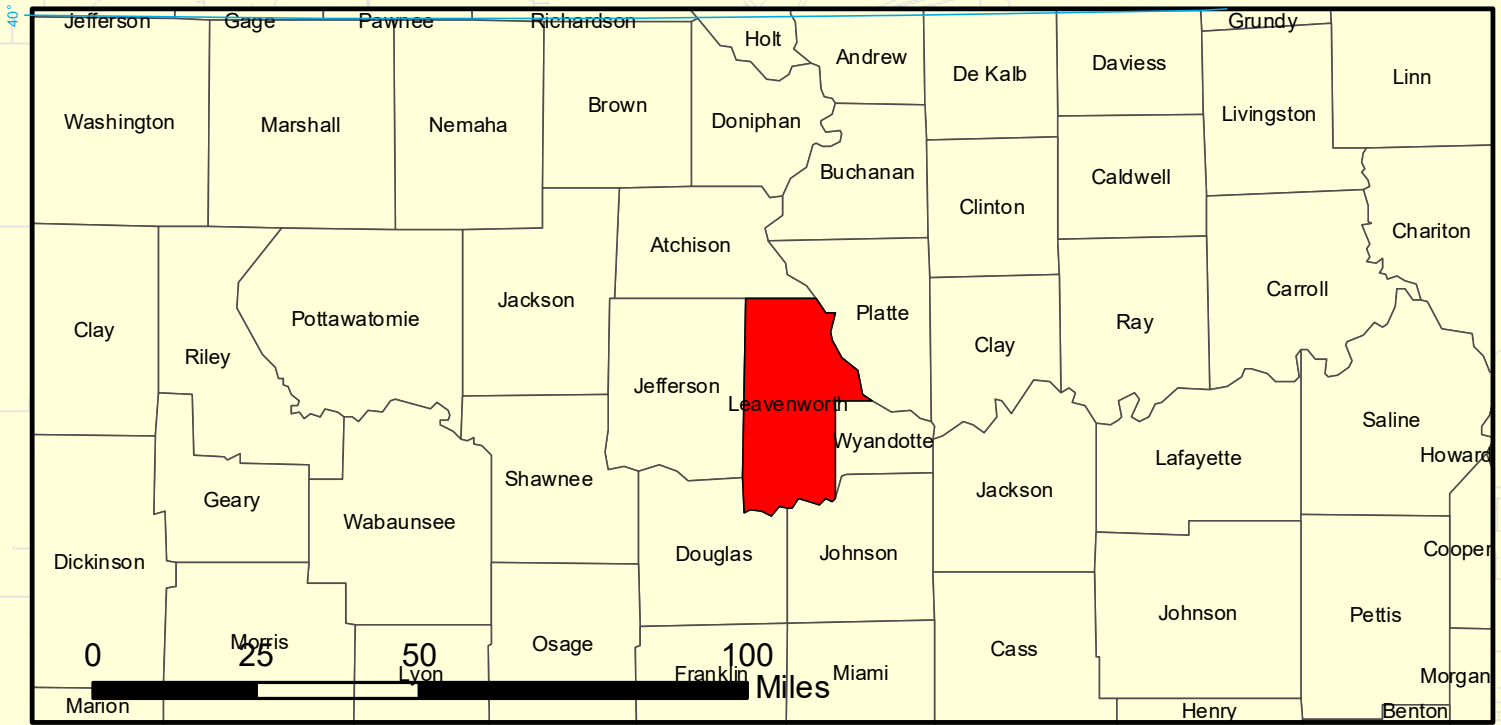

# LEAVENWORTH COUNTY KANSAS 2025

## Trailer Parks in Leavenworth County

### Legend

Trailer Parks

### Legend

- City Centerlines
- City Limits
- County Boundary
- Sections
- GRAVEL
- HARD SURFACE
- MINIMUM
- PRIVATE
- State Maintained

Projection: NAD 1983 State Plane Kansas 1501 (US Feet)  
 Disclaimer: Map is projected in real-world coordinates.  
 However, it is not intended for legal purposes.  
 Measurement accuracy is not guaranteed.